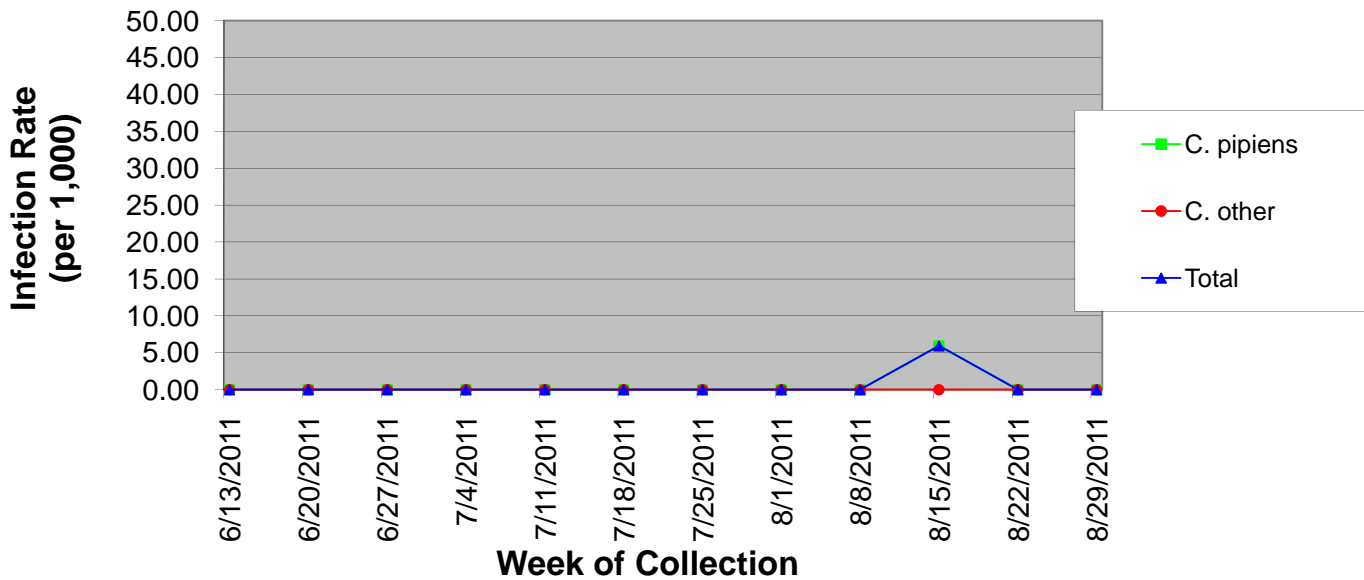

Mosquito Minimum WNV Infection Rates, Culex Species Mesa County Sentinel Zone, 2011