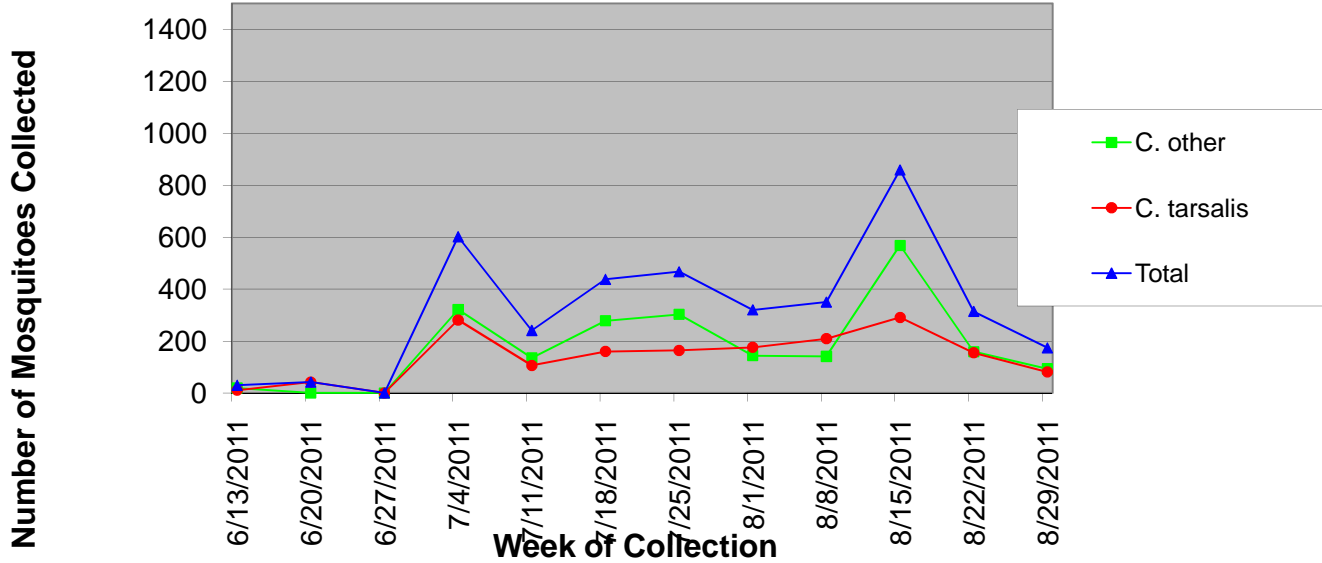

## Mesa County Sentinel Zone Statistics by Week of Collection

### Number of Culex Mosquitoes Collected Mesa County Sentinel Zone, 2011