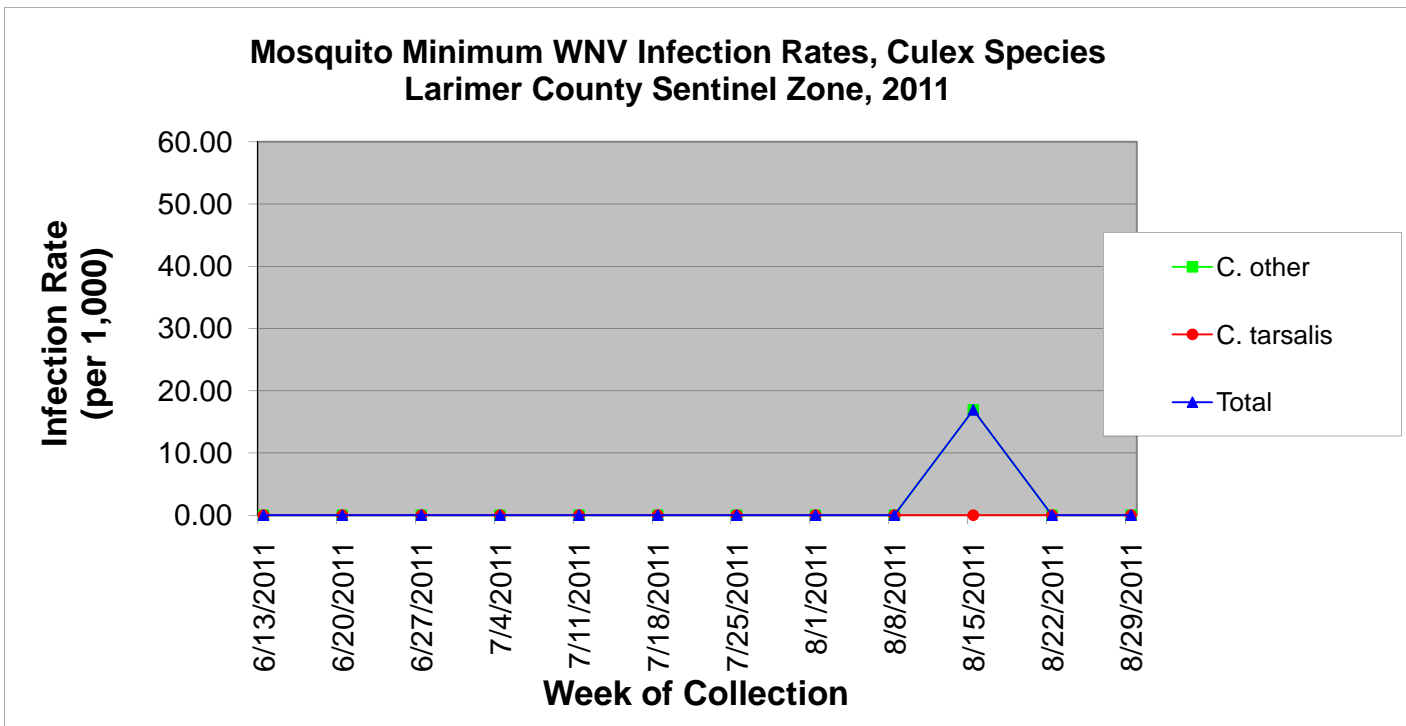

### Larimer County Sentinel Zone Statistics by Week of Collection

Colorado Department  
of Public Health  
and Environment

## Larimer County Sentinel Zone Statistics by Week of Collection