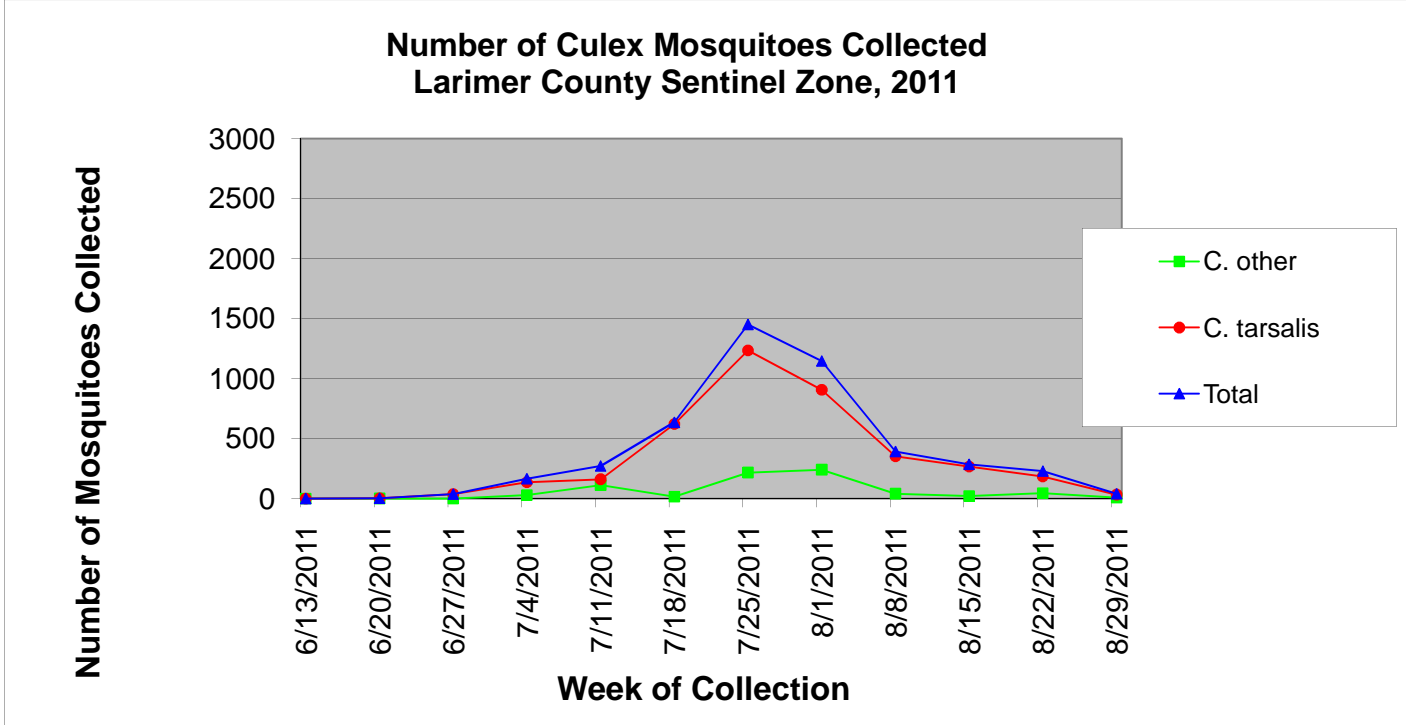

### Larimer County Sentinel Zone Statistics by Week of Collection

Colorado Department  
of Public Health  
and Environment

## Larimer County Sentinel Zone Statistics by Week of Collection