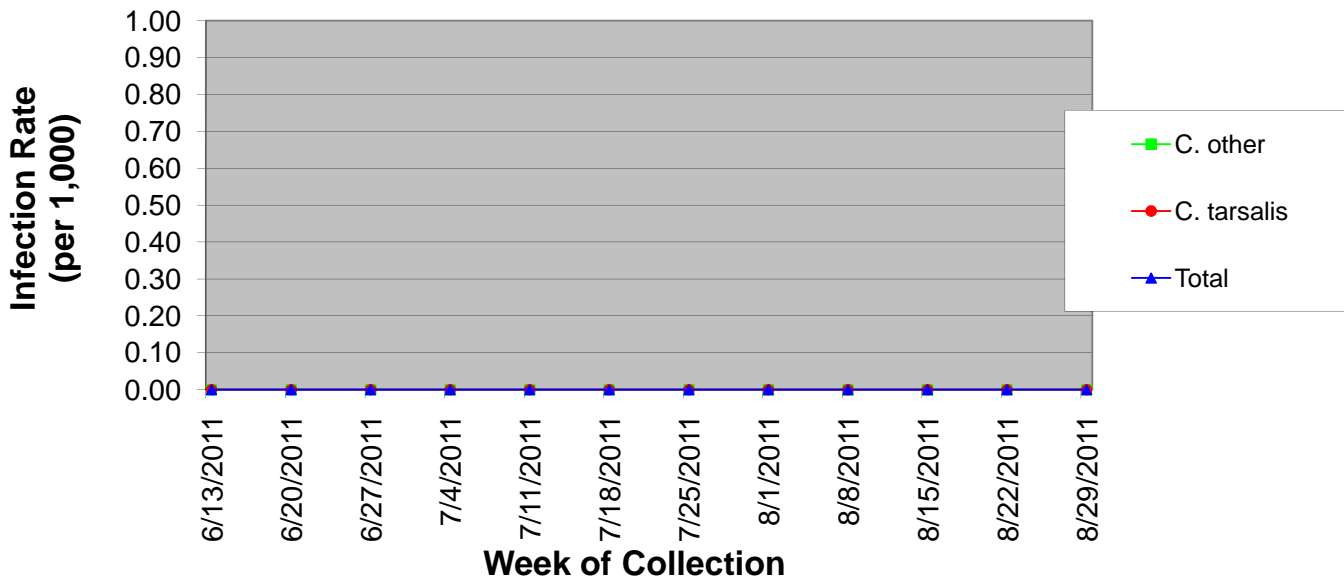

La Plata County Sentinel Zone Statistics by Week of Collection

Number of Culex Mosquitoes Collected La Plata County Sentinel Zone, 2011

Mosquito Minimum WNV Infection Rates, Culex Species La Plata County Sentinel Zone, 2011

Colorado Department
of Public Health
and Environment

La Plata County Sentinel Zone Statistics by Week of Collection