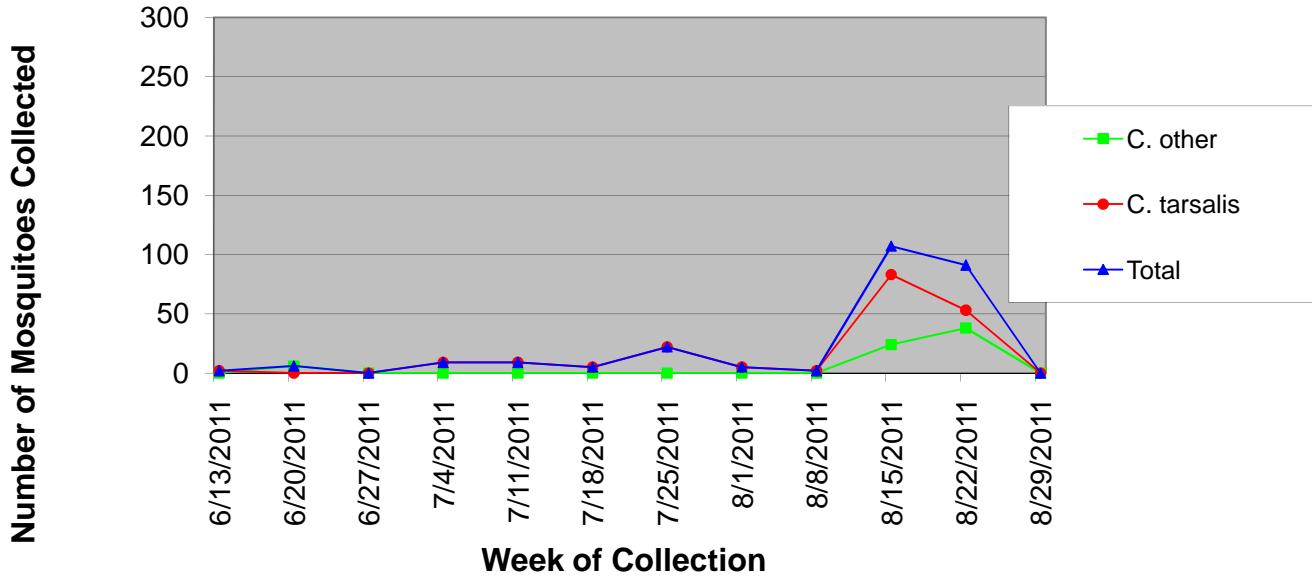

La Plata County Sentinel Zone Statistics by Week of Collection

Number of Culex Mosquitoes Collected La Plata County Sentinel Zone, 2011

Mosquito Minimum WNV Infection Rates, Culex Species La Plata County Sentinel Zone, 2011

Colorado Department
of Public Health
and Environment

La Plata County Sentinel Zone Statistics by Week of Collection