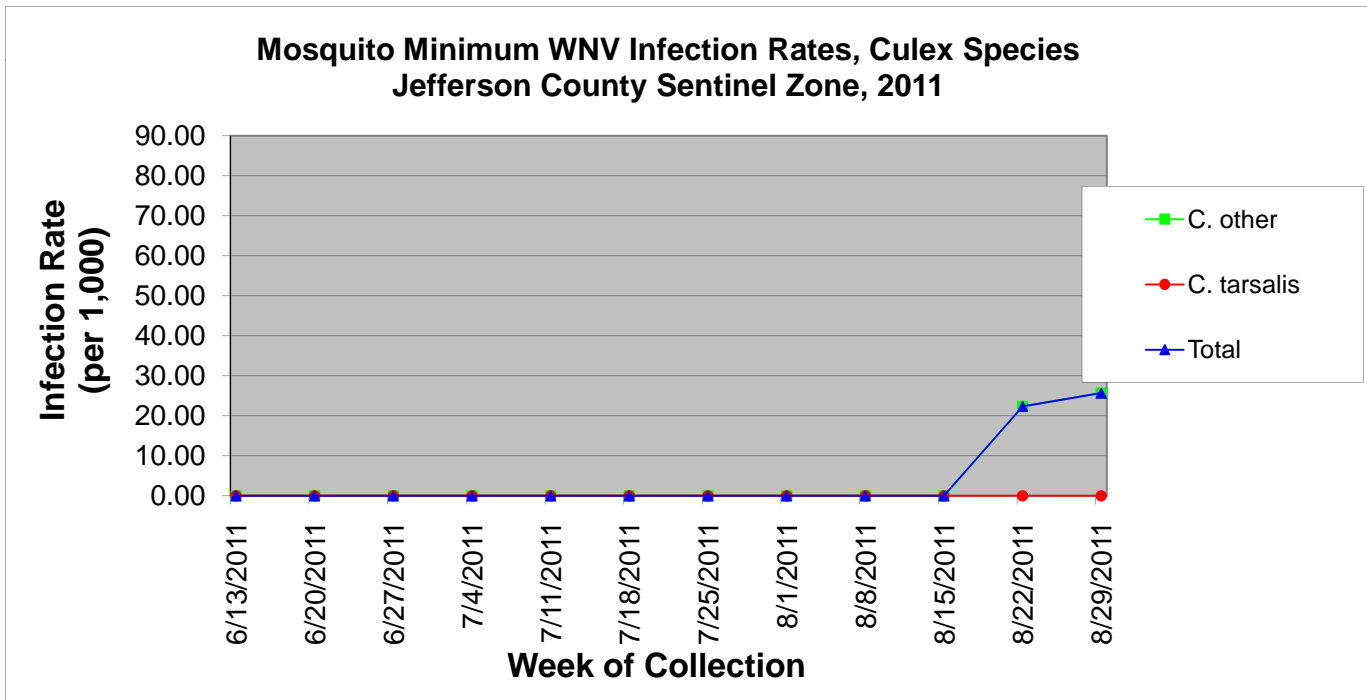

## Jefferson County Sentinel Zone Statistics by Week of Collection

Colorado Department  
of Public Health  
and Environment

## Jefferson County Sentinel Zone Statistics by Week of Collection