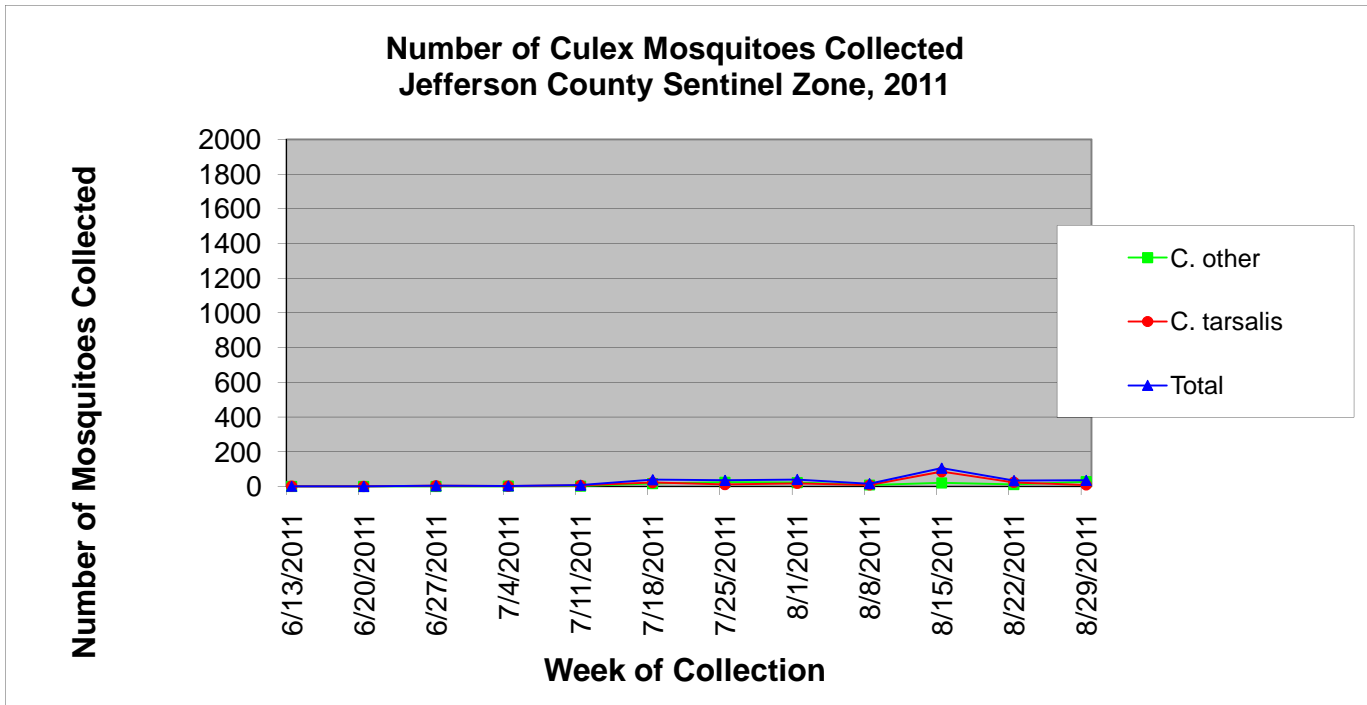

## Jefferson County Sentinel Zone Statistics by Week of Collection

Colorado Department  
of Public Health  
and Environment

## Jefferson County Sentinel Zone Statistics by Week of Collection