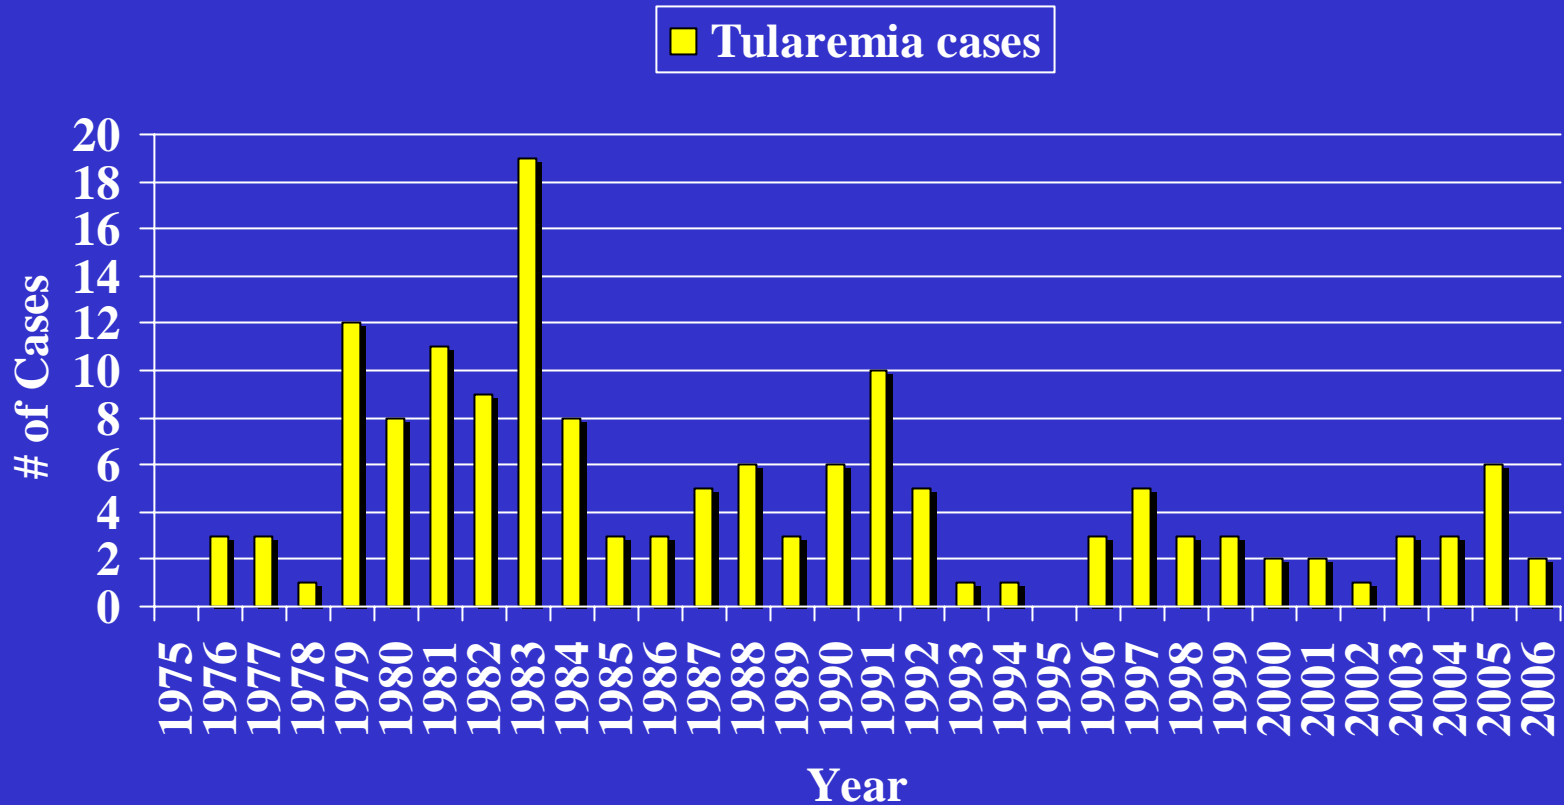

# Tularemia Cases by Year, Colorado, 1975-2006\*

Provisional data for 2006\*