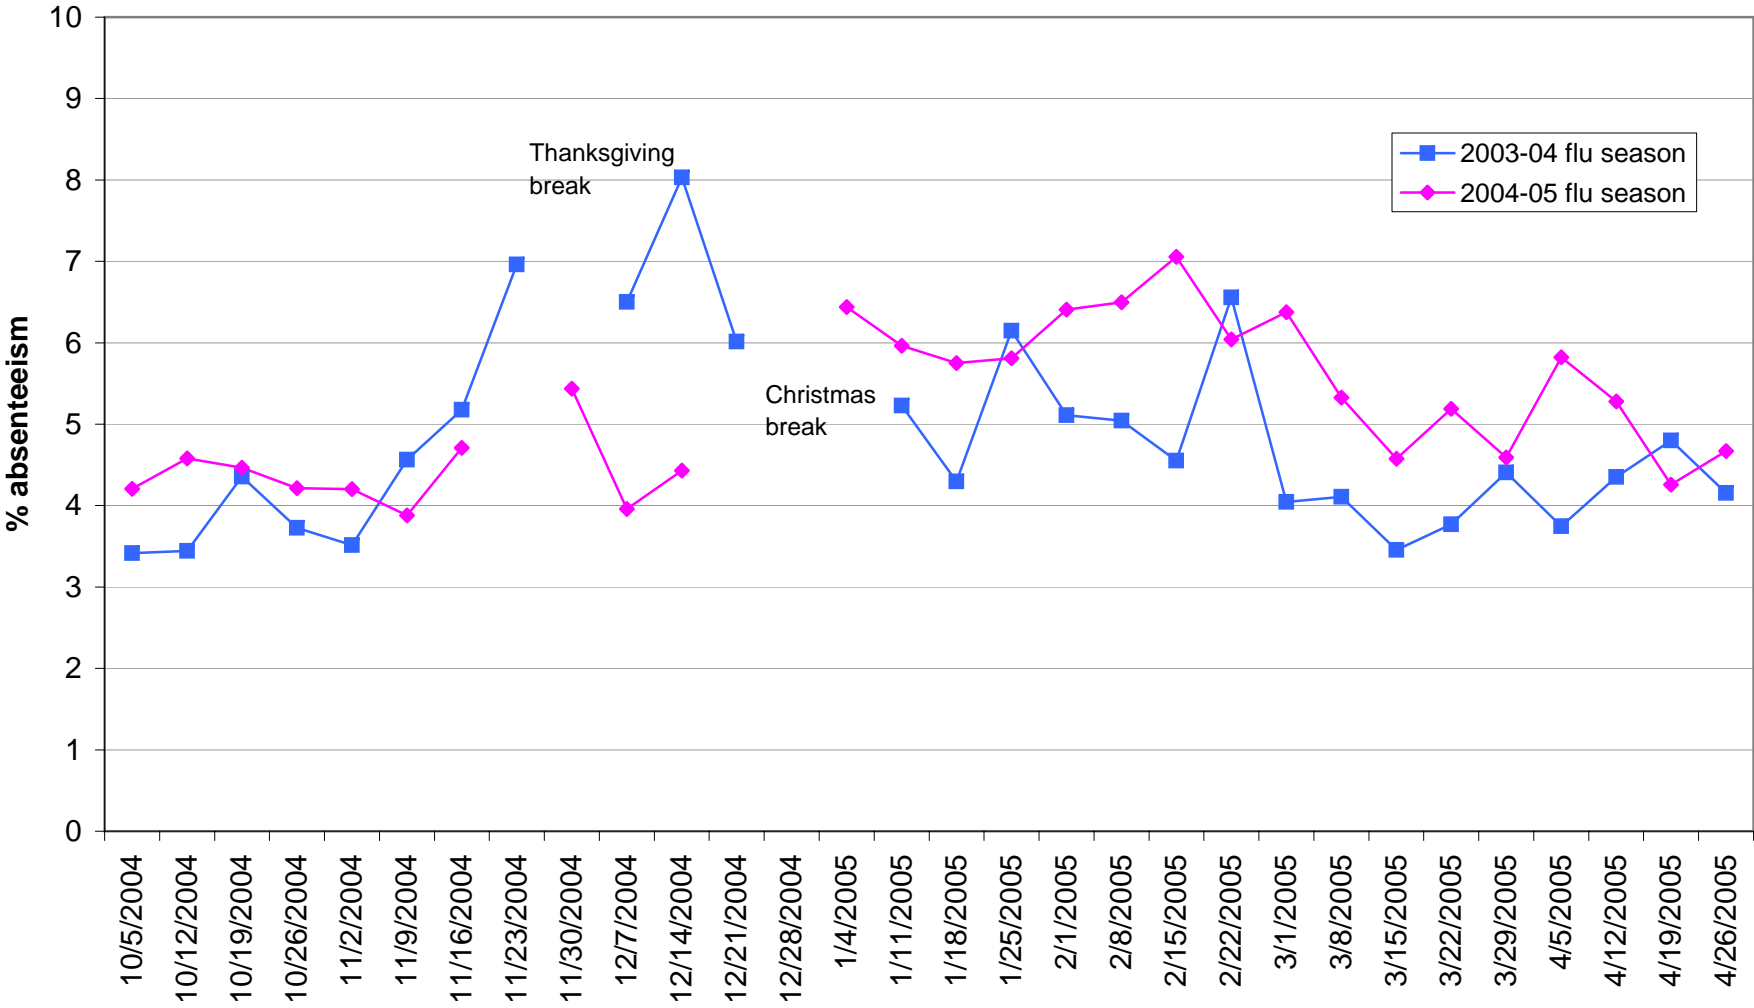

Colorado Department of Public Health and Environment  
 Disease Control and Environmental Epidemiology Division

**COMPARISON OF PERCENT ABSENTEEISM<sup>a</sup>  
 AT THE 20 PARTICIPATING SENTINEL SCHOOLS, COLORADO  
 2004-05 INFLUENZA SEASON VS. 2003-04 INFLUENZA SEASON**

a. School absenteeism (for any reason) is reported on Tuesdays from 21 schools throughout Colorado.