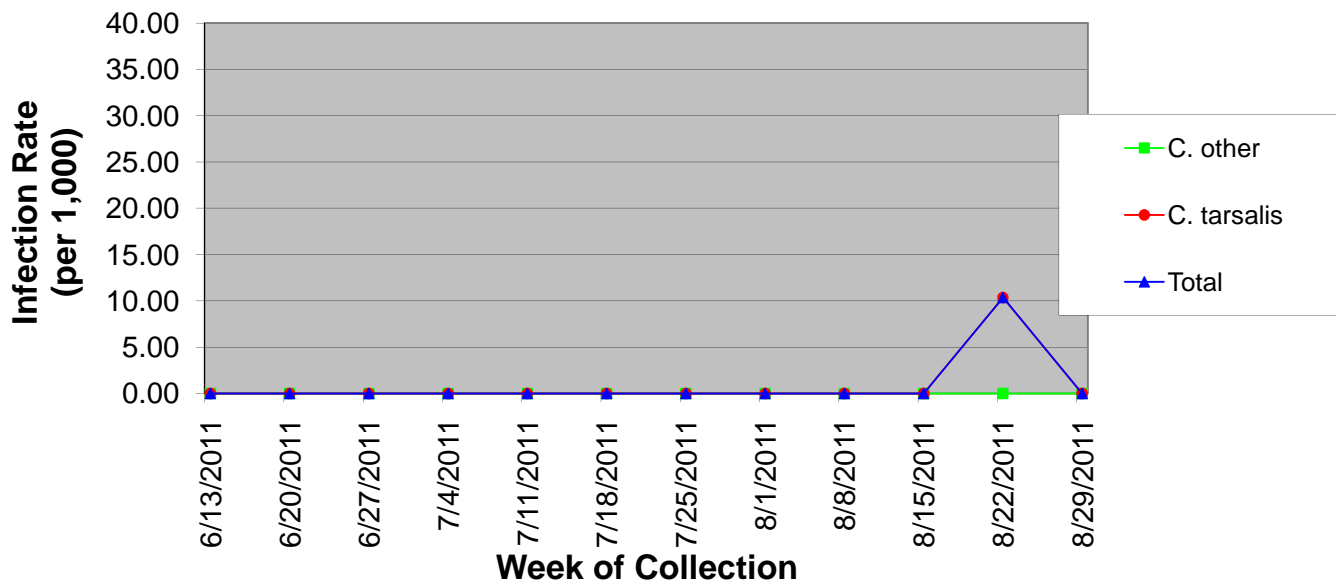

Weld 3 County Sentinel Zone Statistics by Week of Collection

Number of Culex Mosquitoes Collected Weld 3 County Sentinel Zone, 2011

Mosquito Minimum WNV Infection Rates, Culex Species Weld 3 County Sentinel Zone, 2011

Weld 3 County Sentinel Zone Statistics by Week of Collection