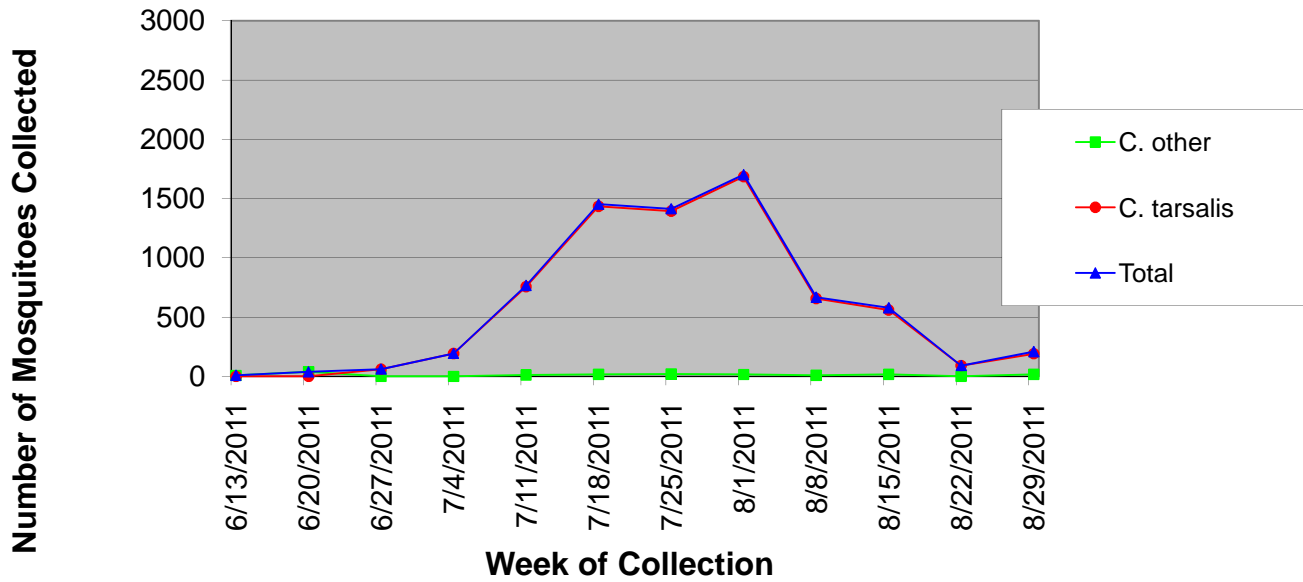

Weld 3 County Sentinel Zone Statistics by Week of Collection

Number of Culex Mosquitoes Collected Weld 3 County Sentinel Zone, 2011

Mosquito Minimum WNV Infection Rates, Culex Species Weld 3 County Sentinel Zone, 2011

Weld 3 County Sentinel Zone Statistics by Week of Collection