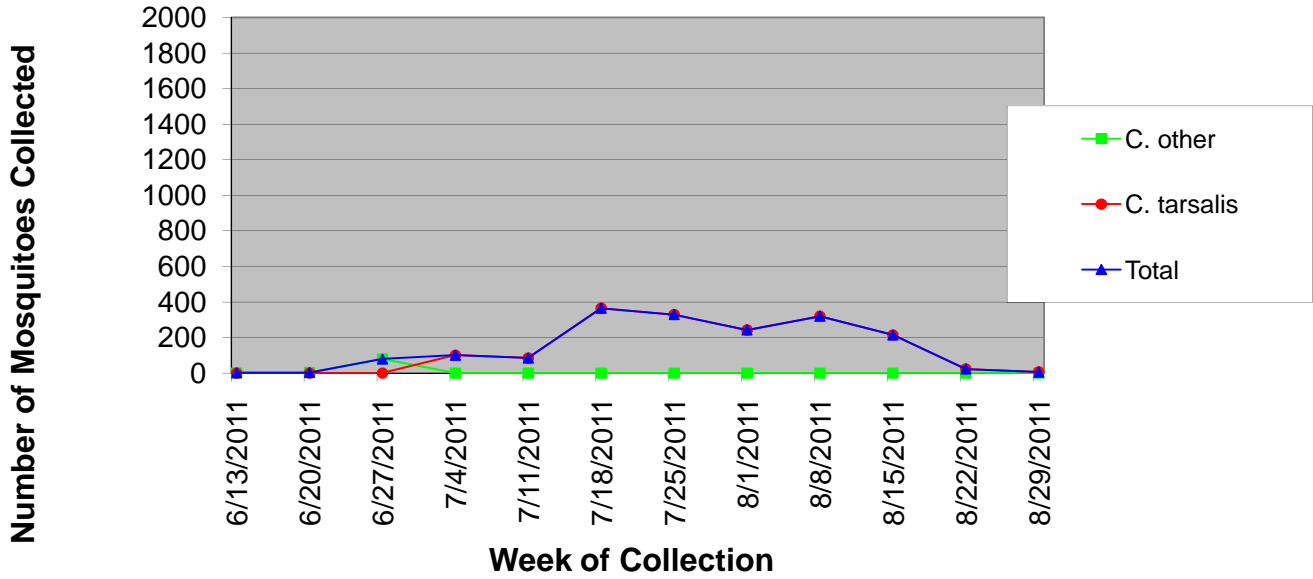

Rio Grande County Sentinel Zone Statistics by Week of Collection

Number of Culex Mosquitoes Collected Rio Grande County Sentinel Zone, 2011

Mosquito Minimum WNV Infection Rates, Culex Species Rio Grande County Sentinel Zone, 2011

Rio Grande County Sentinel Zone Statistics by Week of Collection