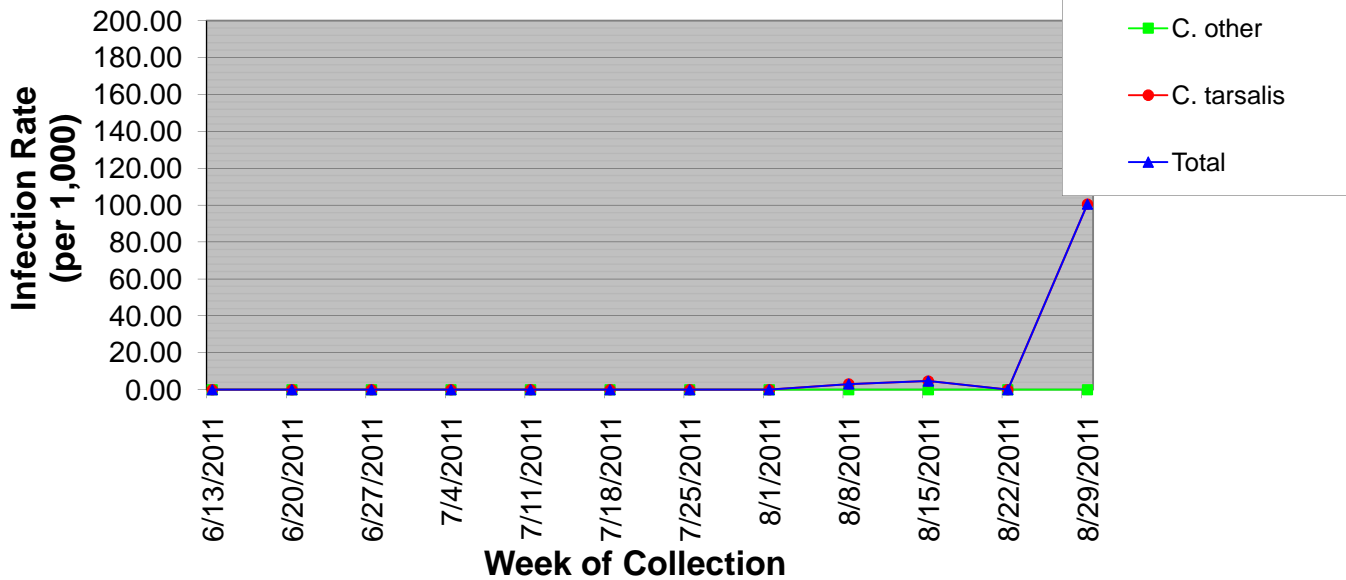

Rio Grande County Sentinel Zone Statistics by Week of Collection

Number of Culex Mosquitoes Collected Rio Grande County Sentinel Zone, 2011

Mosquito Minimum WNV Infection Rates, Culex Species Rio Grande County Sentinel Zone, 2011

Rio Grande County Sentinel Zone Statistics by Week of Collection