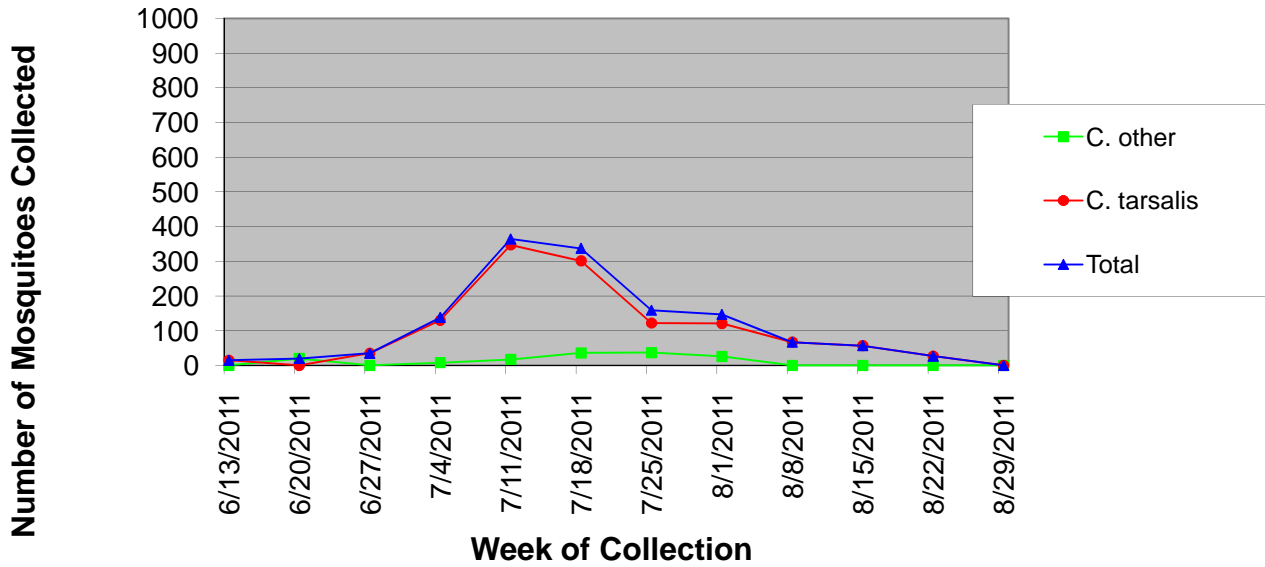

## Pueblo County Sentinel Zone Statistics by Week of Collection

### Number of Culex Mosquitoes Collected Pueblo County Sentinel Zone, 2011