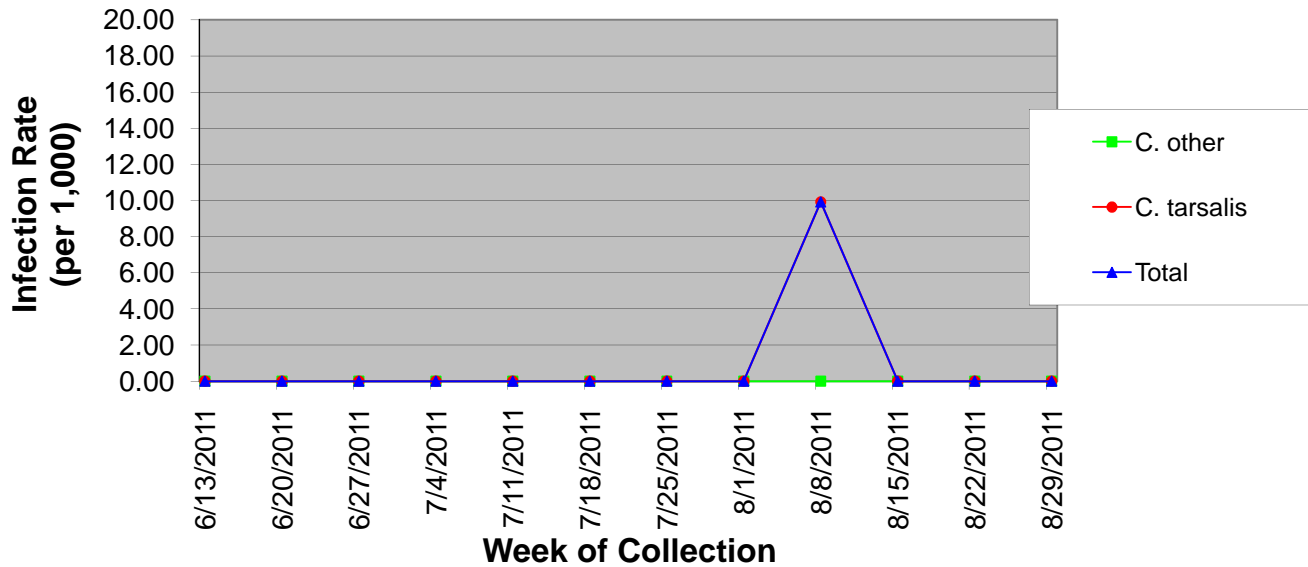

Mosquito Minimum WNV Infection Rates, Culex Species Pueblo County Sentinel Zone, 2011