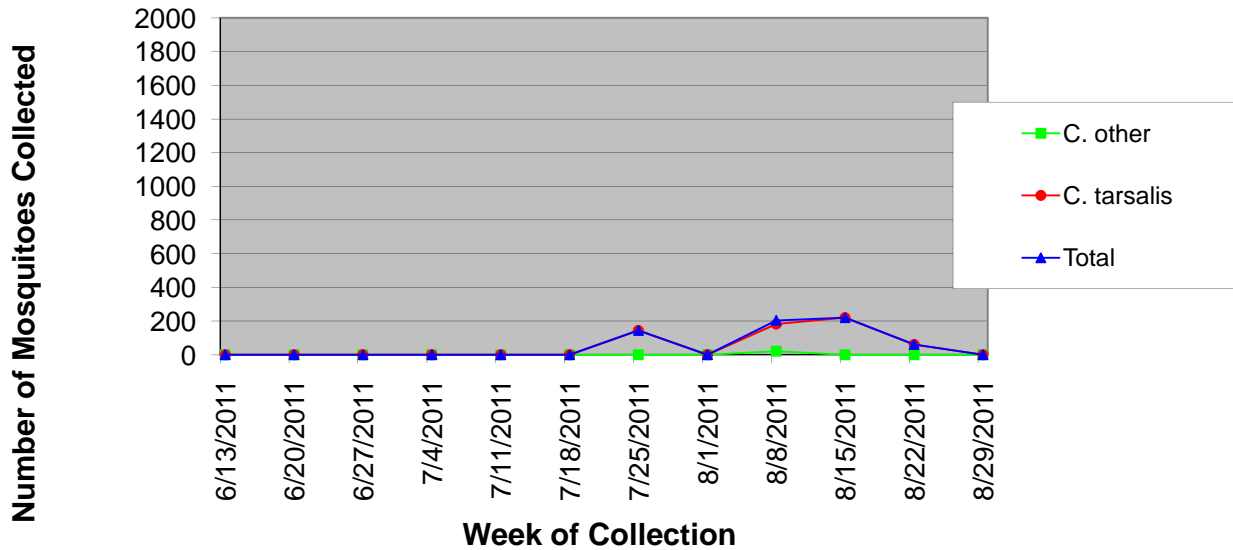

Prowers County Sentinel Zone Statistics by Week of Collection

Number of Culex Mosquitoes Collected Prowers County Sentinel Zone, 2011

Mosquito Minimum WNV Infection Rates, Culex Species Prowers County Sentinel Zone, 2011

Prowers County Sentinel Zone Statistics by Week of Collection