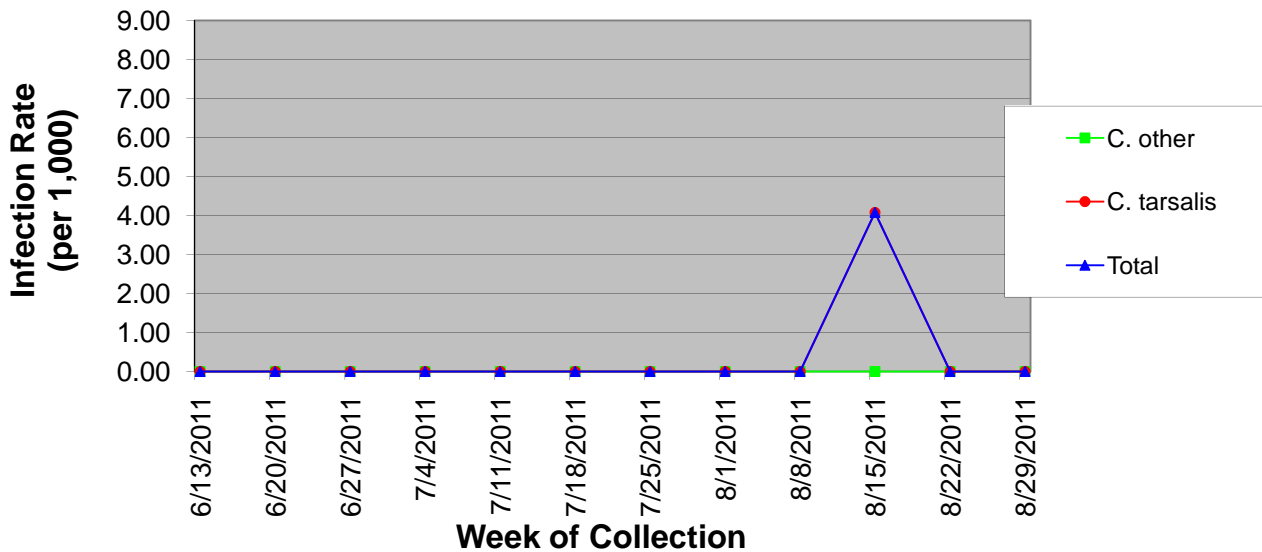

Prowers County Sentinel Zone Statistics by Week of Collection

Number of Culex Mosquitoes Collected Prowers County Sentinel Zone, 2011

Mosquito Minimum WNV Infection Rates, Culex Species Prowers County Sentinel Zone, 2011

Prowers County Sentinel Zone Statistics by Week of Collection