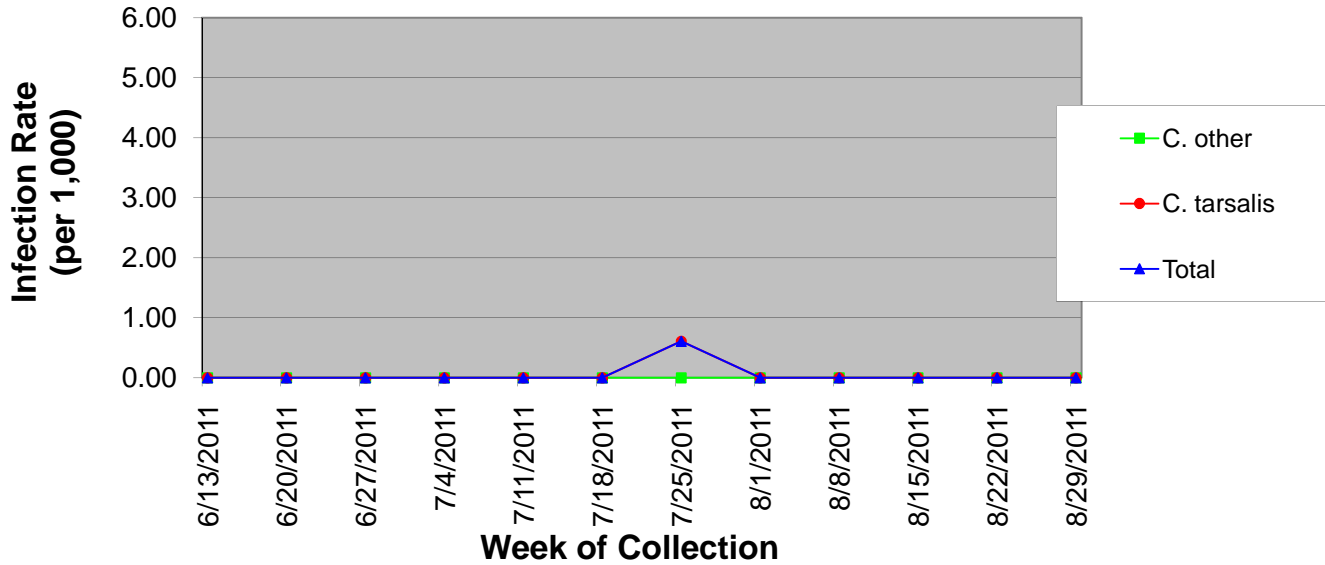

Mosquito Minimum WNV Infection Rates, Culex Species Logan County Sentinel Zone, 2011