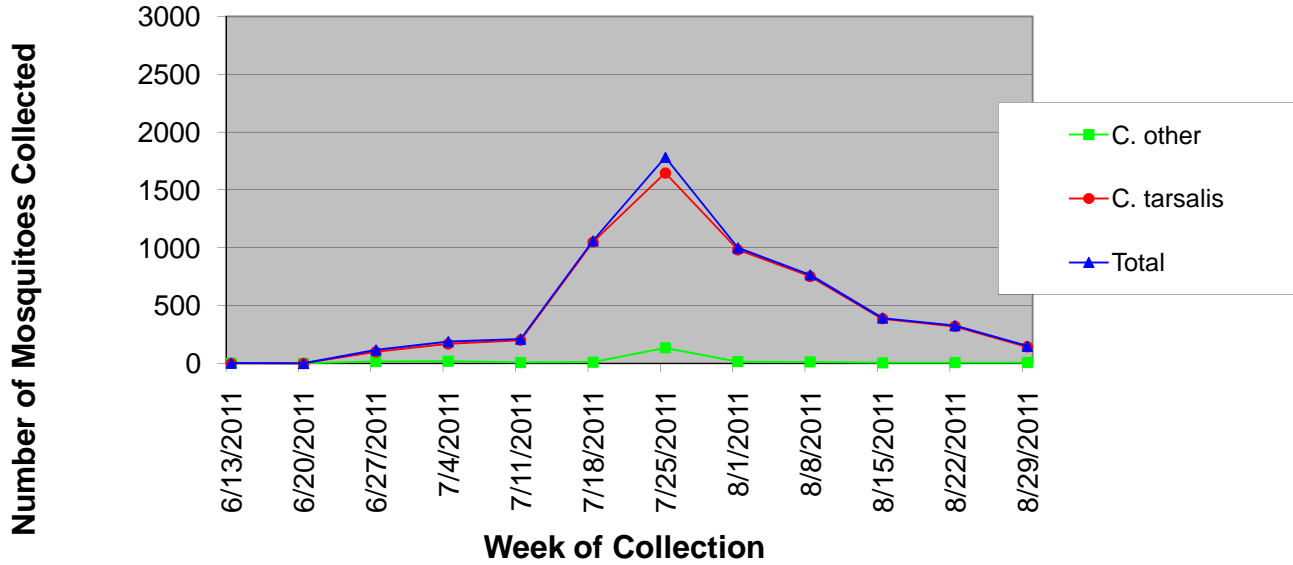

## Logan County Sentinel Zone Statistics by Week of Collection

### Number of Culex Mosquitoes Collected Logan County Sentinel Zone, 2011