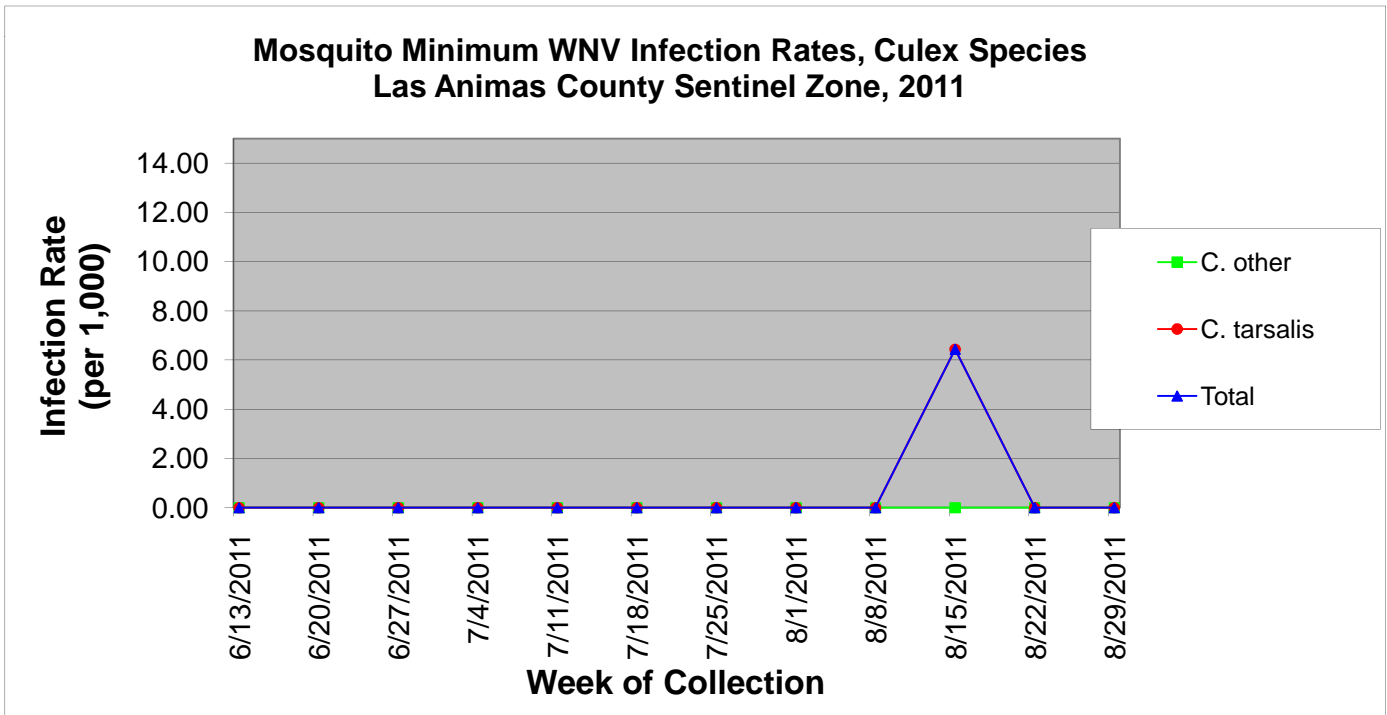

## Las Animas County Sentinel Zone Statistics by Week of Collection