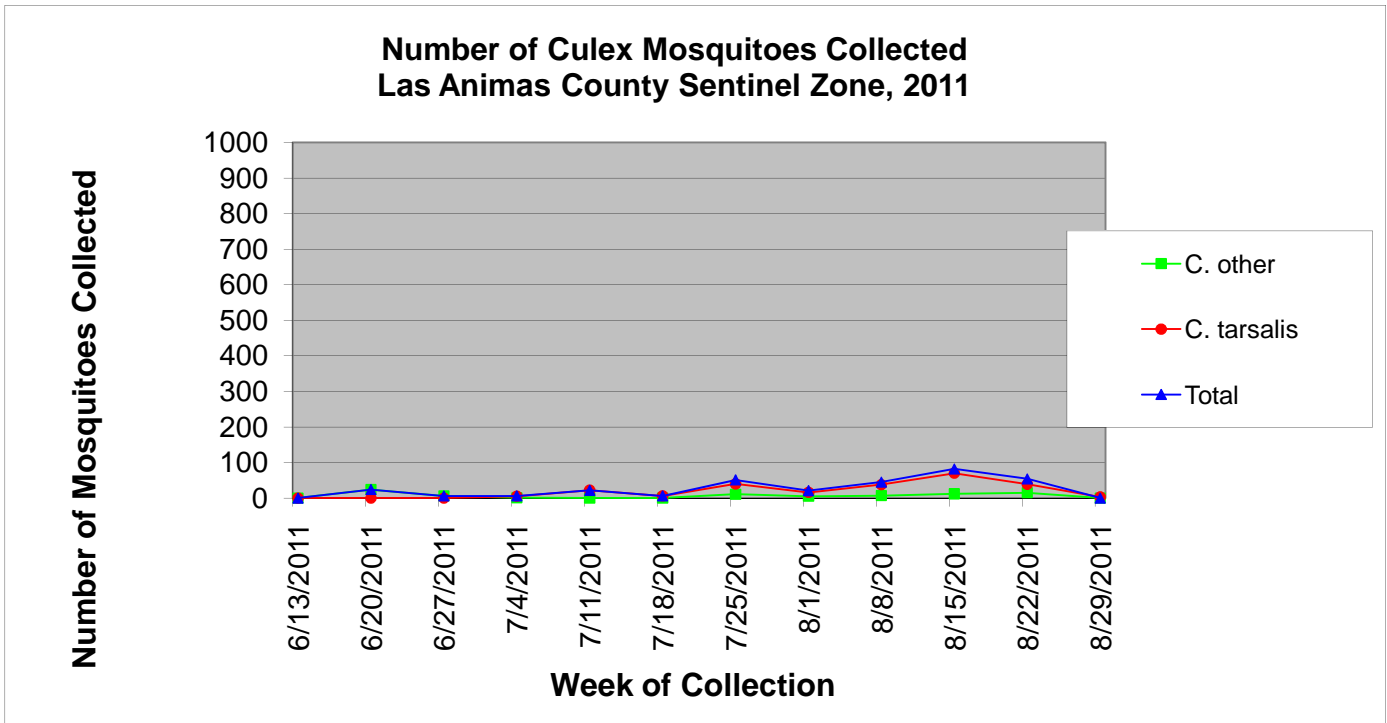

## Las Animas County Sentinel Zone Statistics by Week of Collection