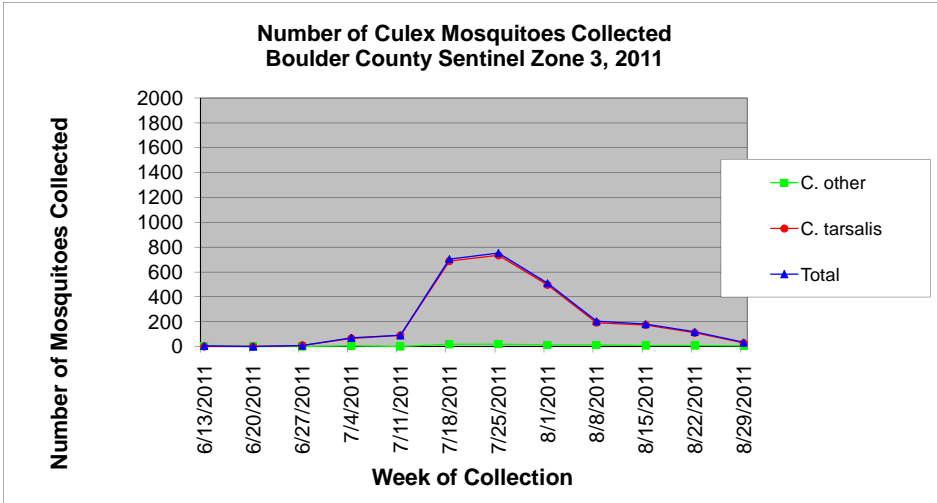

Boulder County Sentinel Zone 3 Statistics by Week of Collection

Ar

Boulder County Sentinel Zone 3 Statistics by Week of Collection