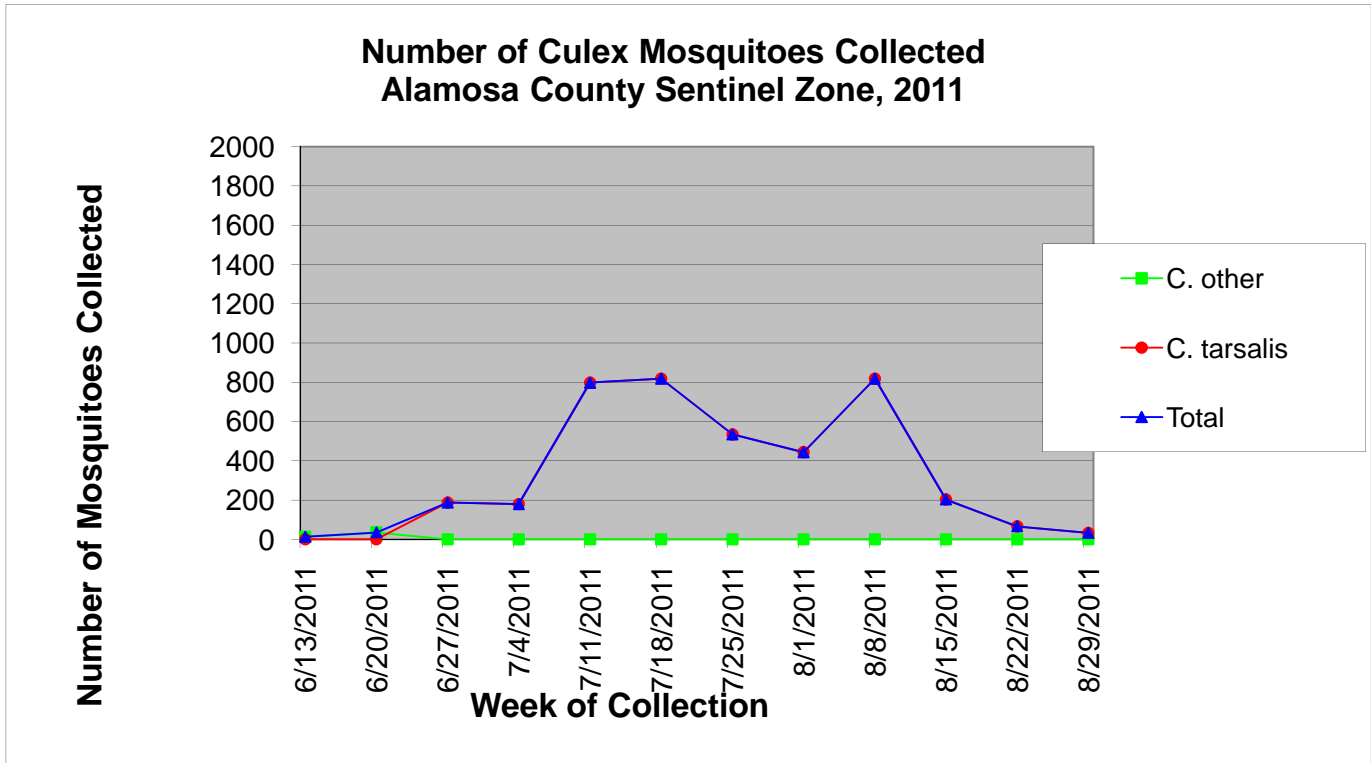

Alamosa County Sentinel Zone Statistics by Week of Collection

Colorado Department
of Public Health
and Environment

Alamosa County Sentinel Zone Statistics by Week of Collection