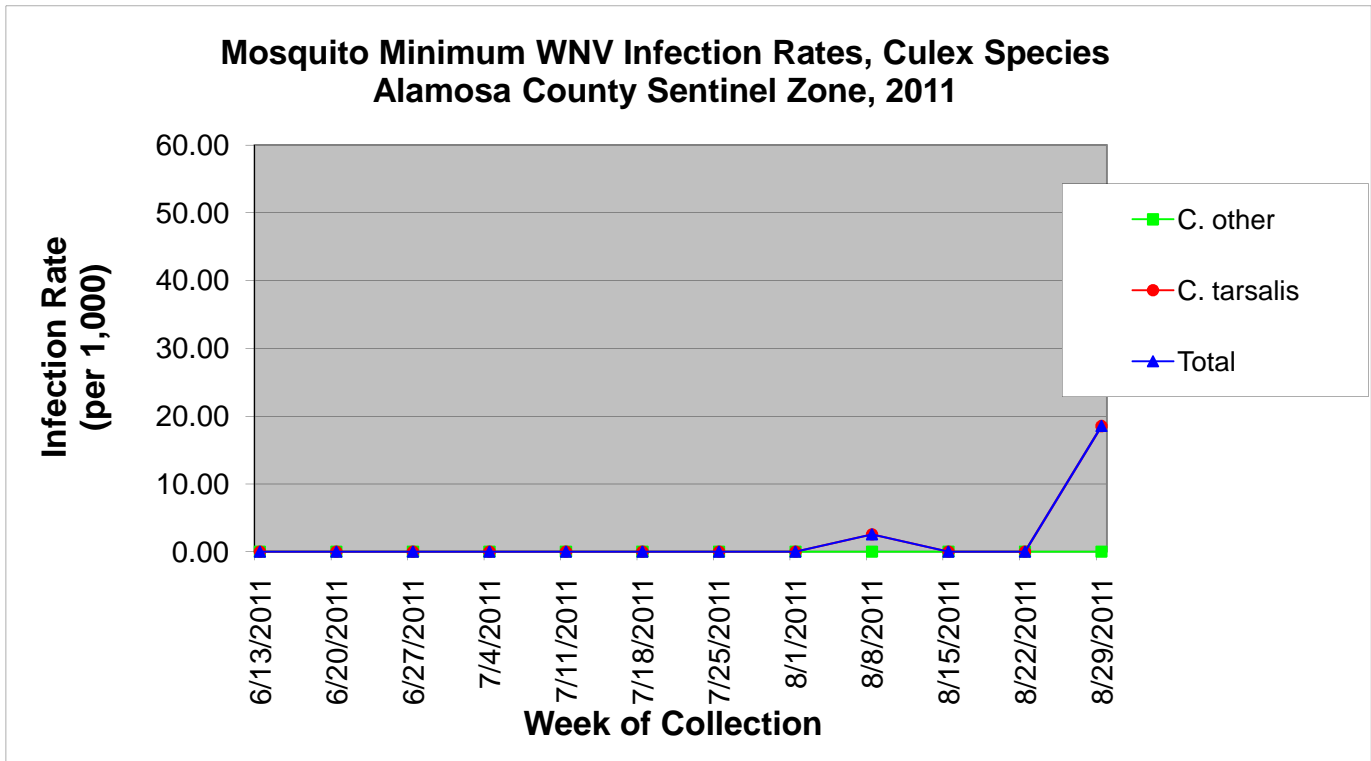

Alamosa County Sentinel Zone Statistics by Week of Collection

Colorado Department
of Public Health
and Environment

Alamosa County Sentinel Zone Statistics by Week of Collection