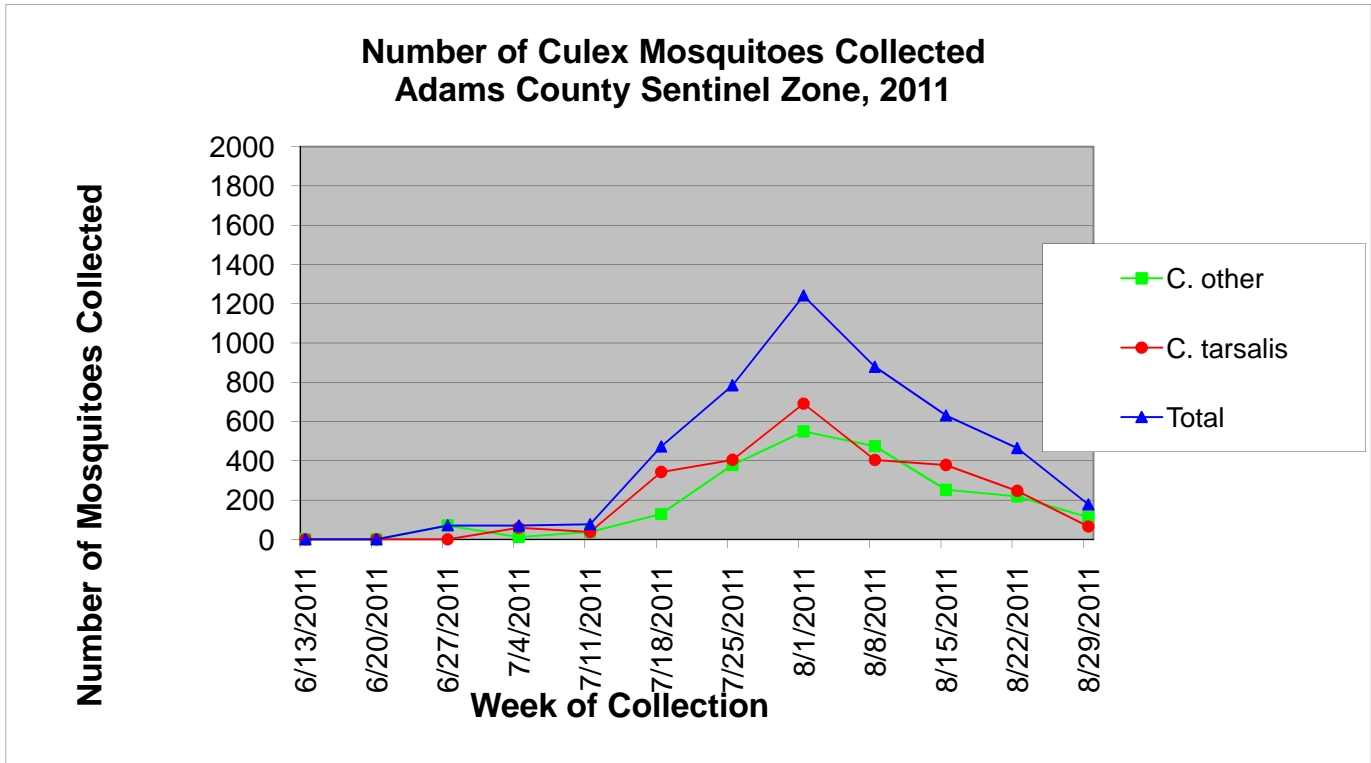

### Adams County Sentinel Zone Statistics by Week of Collection

Colorado Department  
of Public Health  
and Environment

## Adams County Sentinel Zone Statistics by Week of Collection