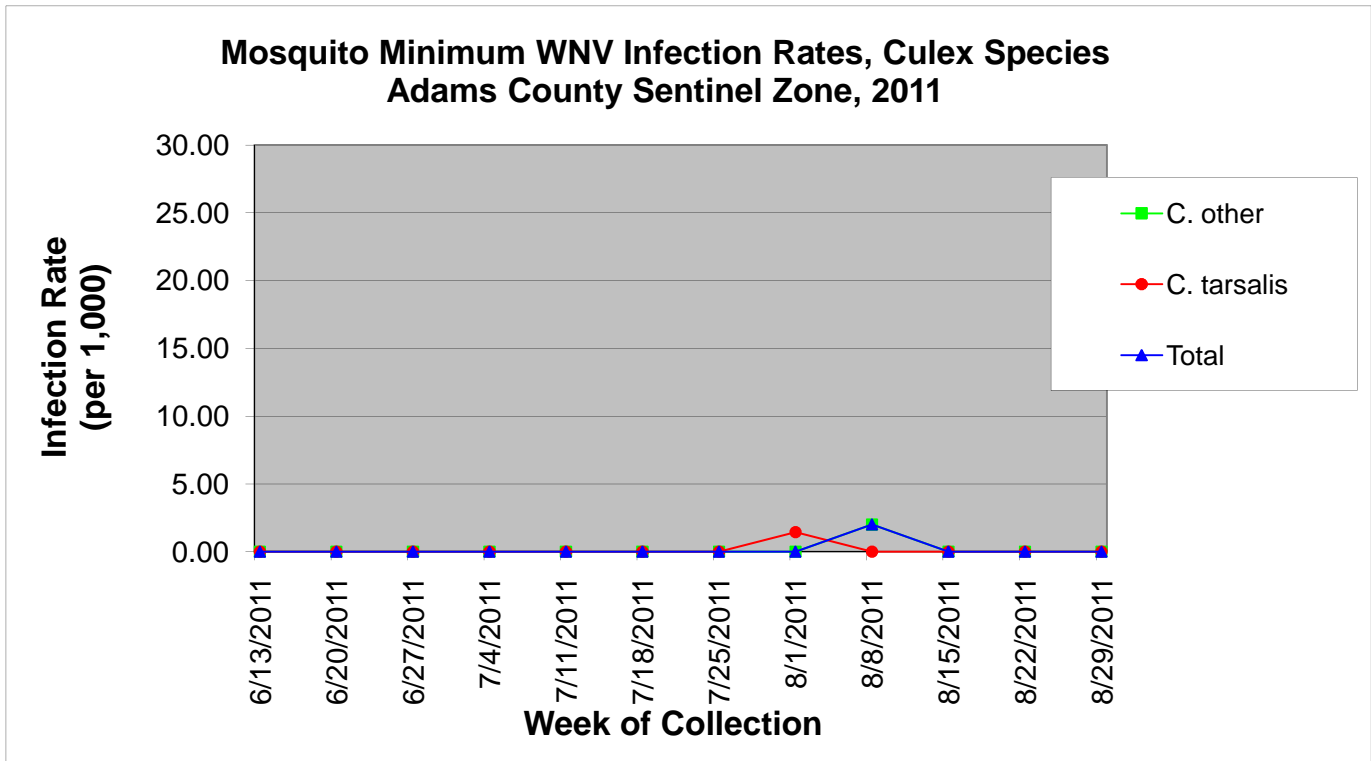

### Adams County Sentinel Zone Statistics by Week of Collection

Colorado Department  
of Public Health  
and Environment

## Adams County Sentinel Zone Statistics by Week of Collection