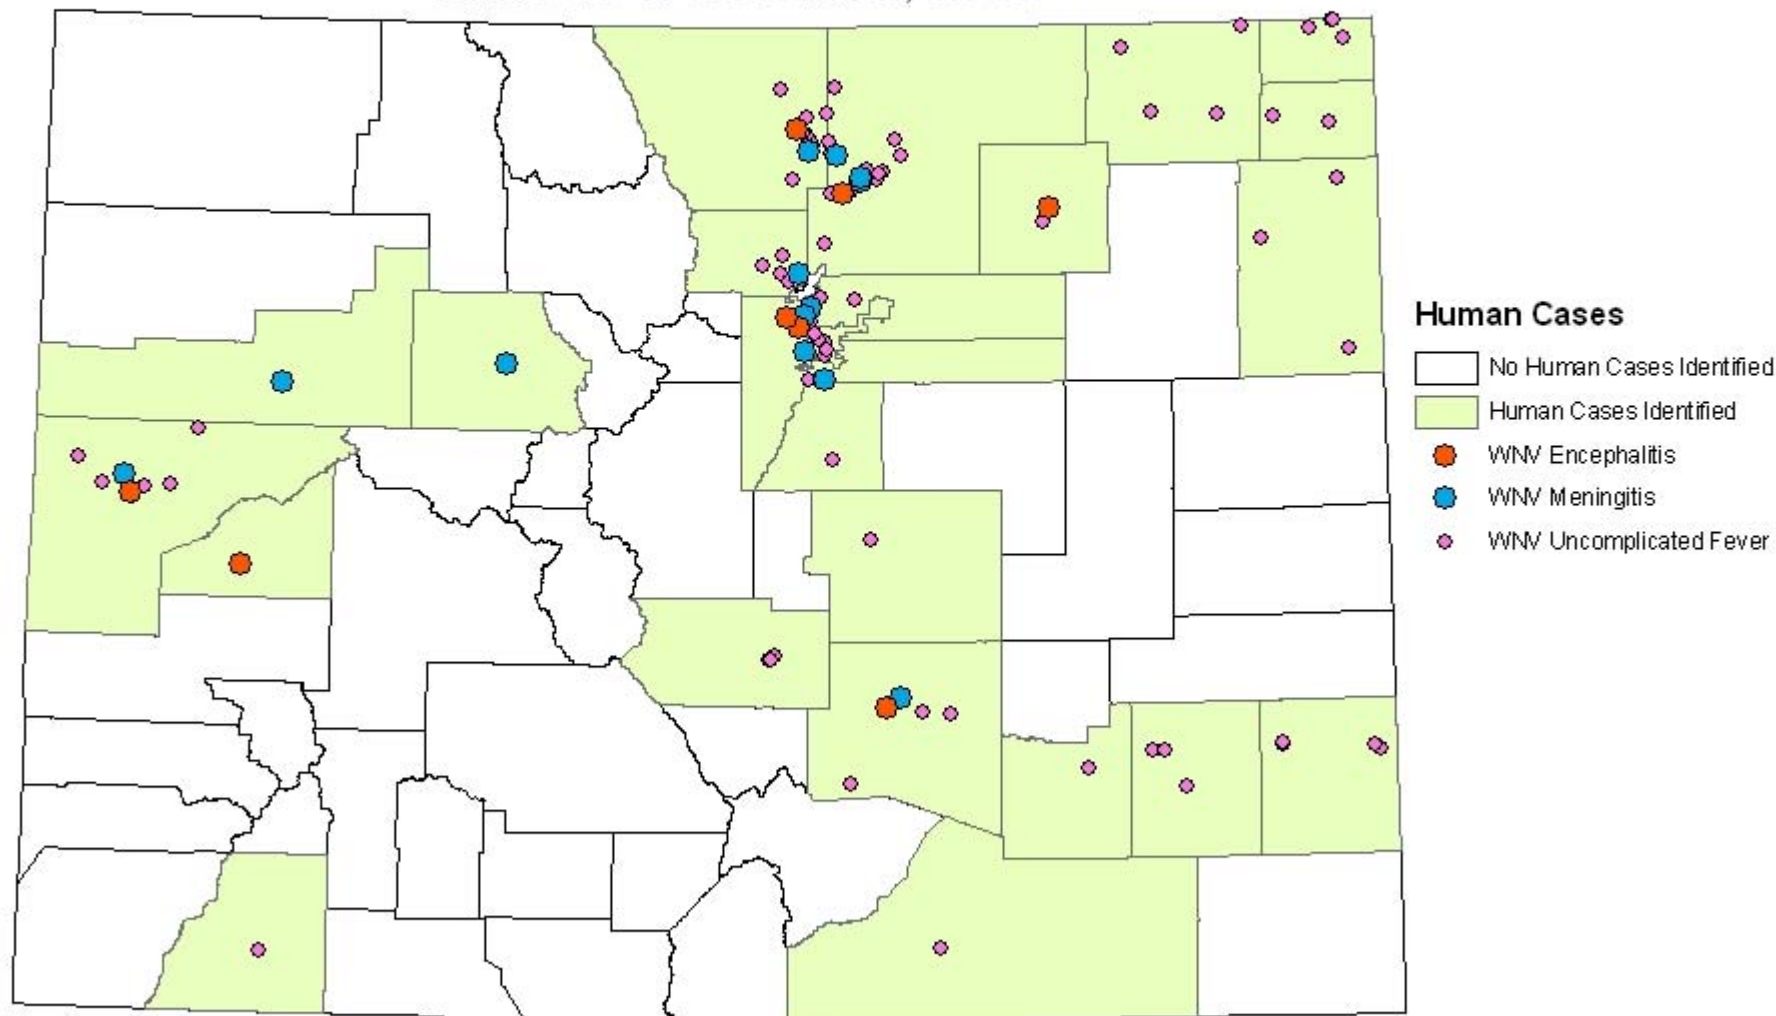

Colorado West Nile Virus Human Cases 2005

Status as of December, 2005

N=106

NOTE: Points have been displaced from actual location to protect confidentiality.