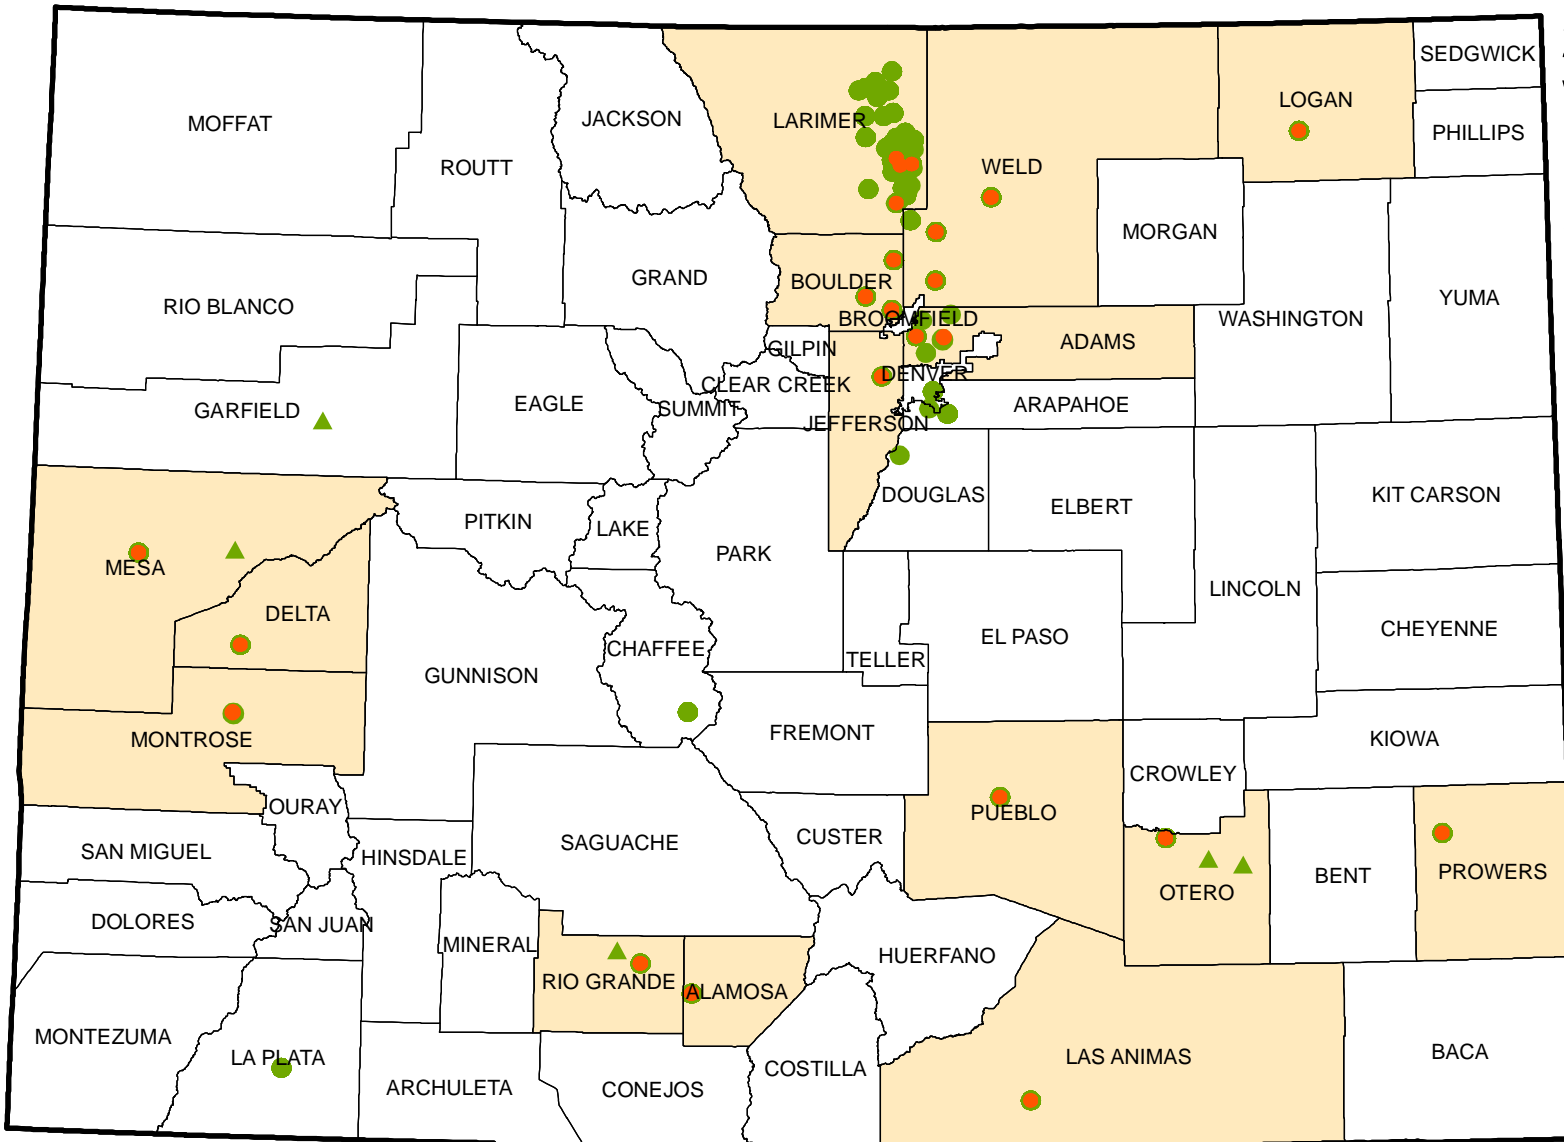

2011 Colorado West Nile Virus Mosquito and Animal Surveillance

December 31, 2011

Legend

- Positive Mosquito
- Negative Mosquito
- ▲ Negative Horse
- Positive Samples

N = 59 Positives